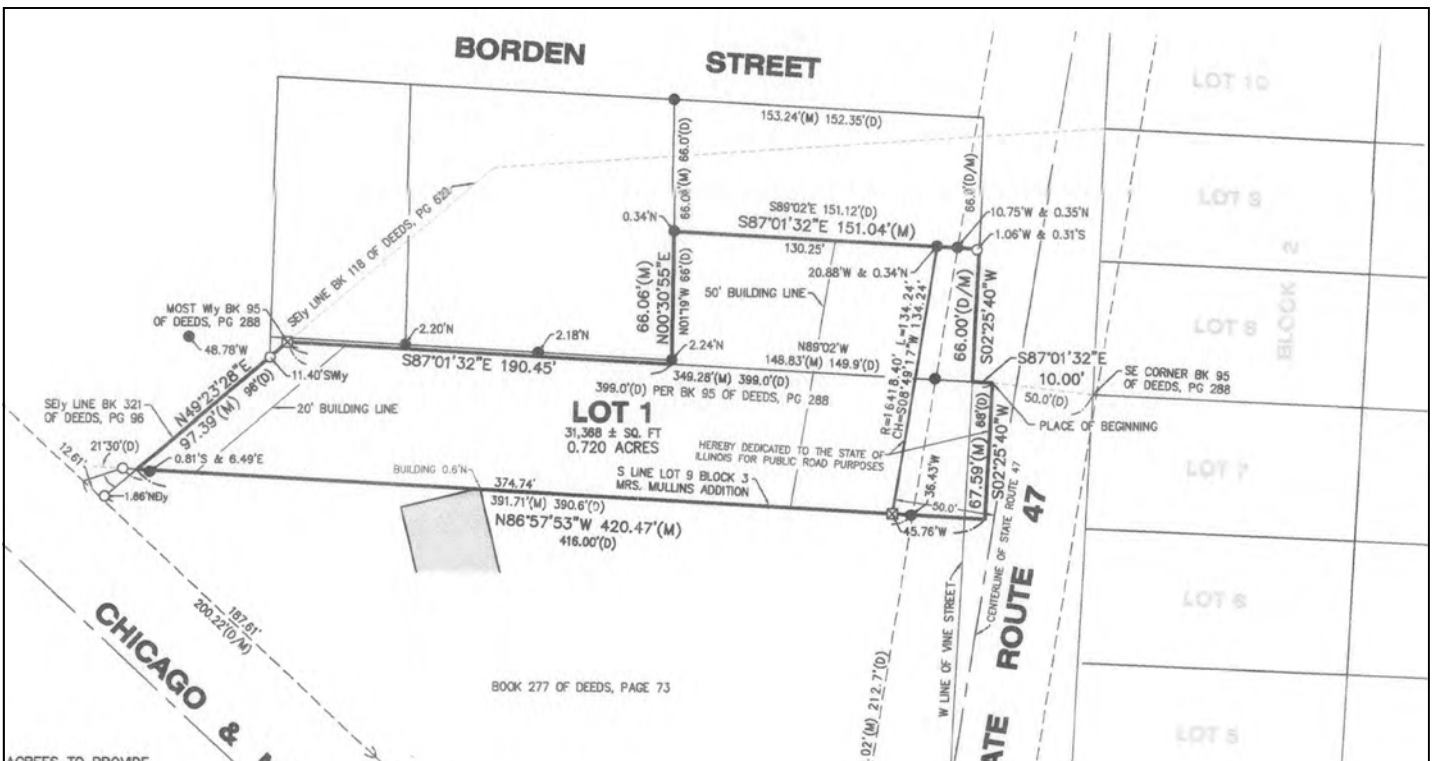

MDR Partners LLC

0.72 acre parcel at Route 47 and Borden Street located in downtown Huntley

Site was previously approved for a Jiffy Lube. Ready for development.

Elizabeth Riscossa, MDR Partners LLC

Keller Williams Premier Properties 630-688-4102